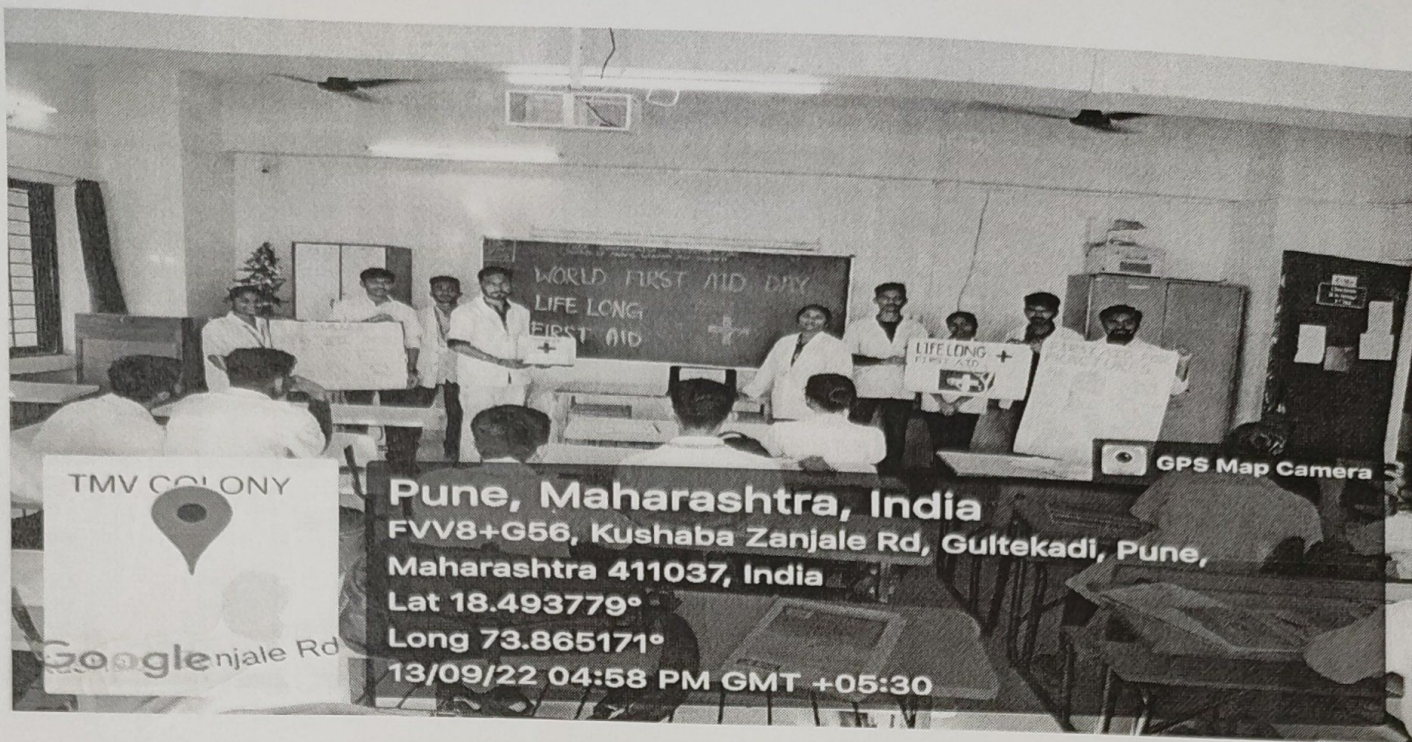

TMV COLONY

Google njale Rd

Pune, Maharashtra, India
FVV8+G56, Kushaba Zanjale Rd, Gultekadi, Pune,
Maharashtra 411037, India
Lat 18.493779°
Long 73.865171°
13/09/22 04:58 PM GMT +05:30

GPS Map Camera