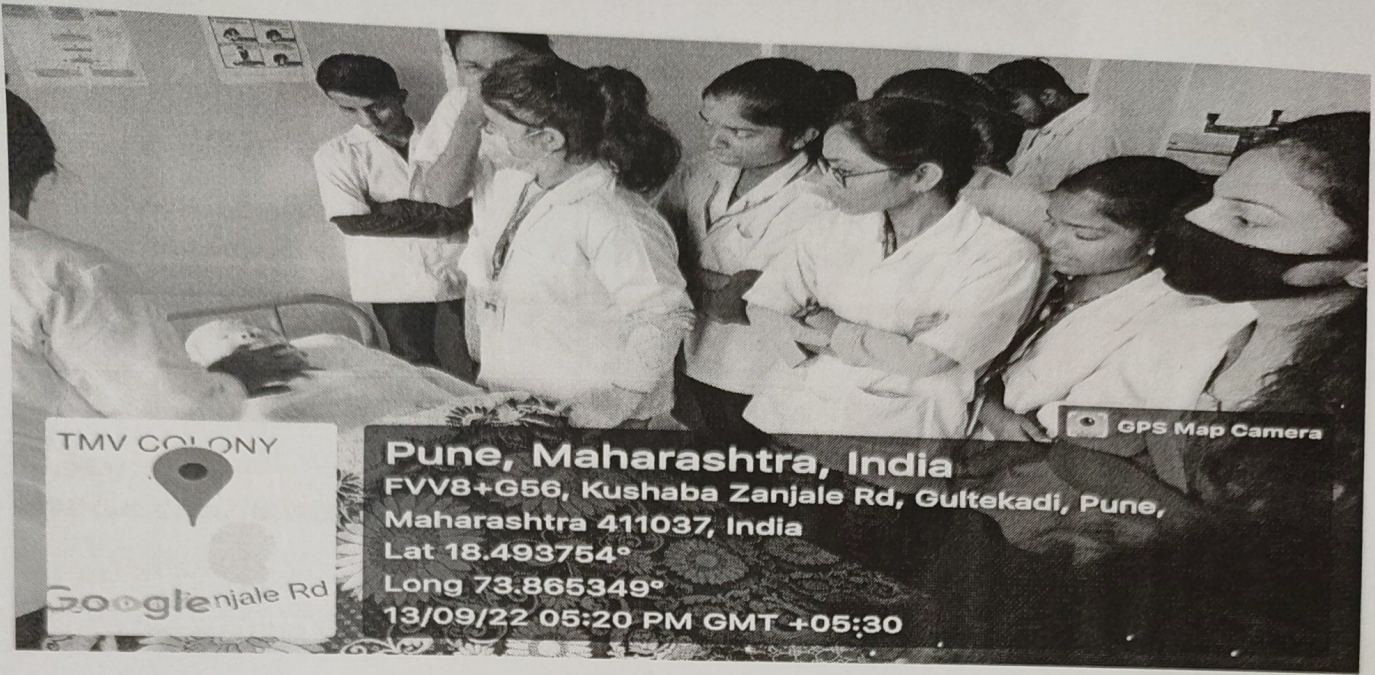

TMV COLONY
Google njale Rd

Pune, Maharashtra, India
FVV8+G56, Kushaba Zanjale Rd, Gultekadi, Pune,
Maharashtra 411037, India
Lat 18.493754°
Long 73.865349°
13/09/22 05:20 PM GMT +05:30

GPS Map Camera