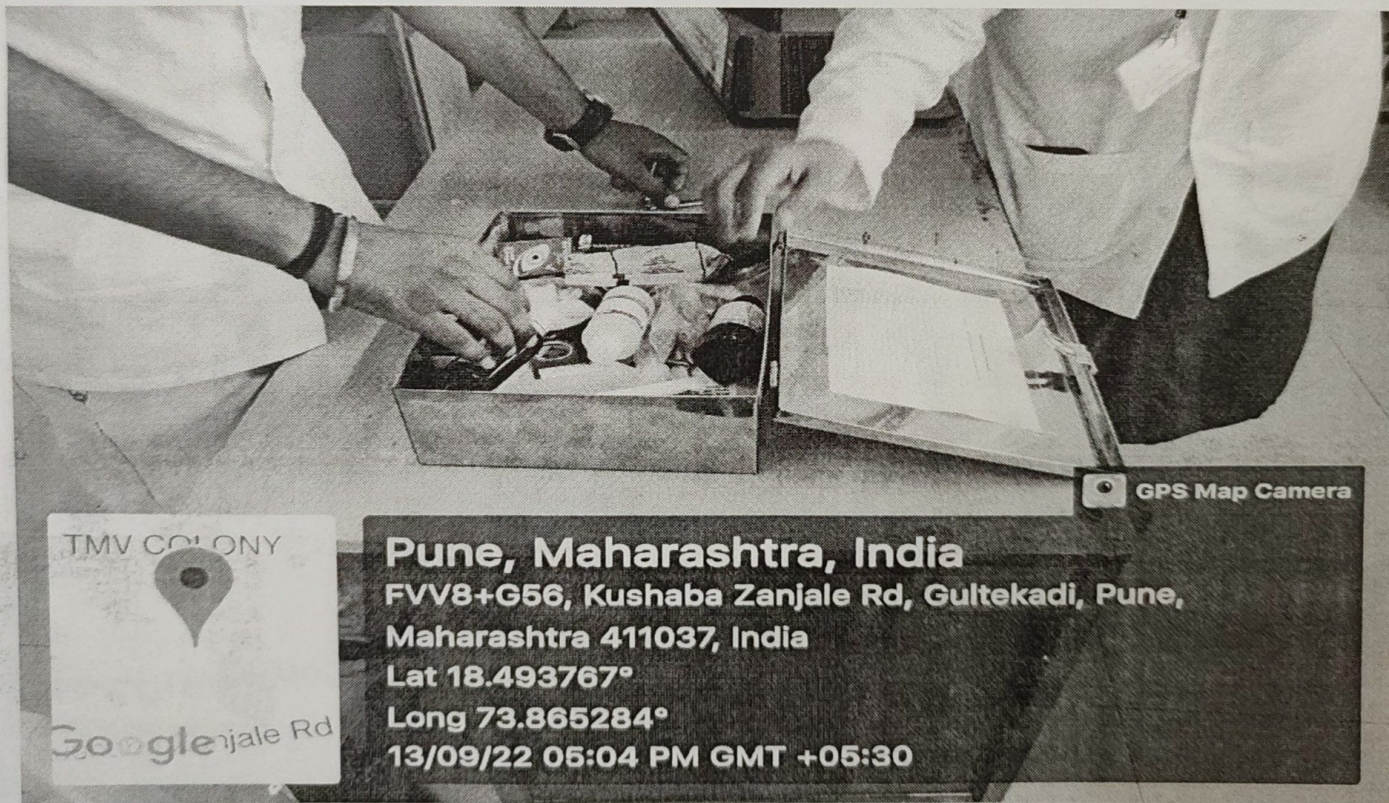

TMV COLONY

Google Maps Zanjale Rd

Pune, Maharashtra, India
FVV8+G56, Kushaba Zanjale Rd, Gultekadi, Pune,
Maharashtra 411037, India
Lat 18.493767°
Long 73.865284°
13/09/22 05:04 PM GMT +05:30

GPS Map Camera