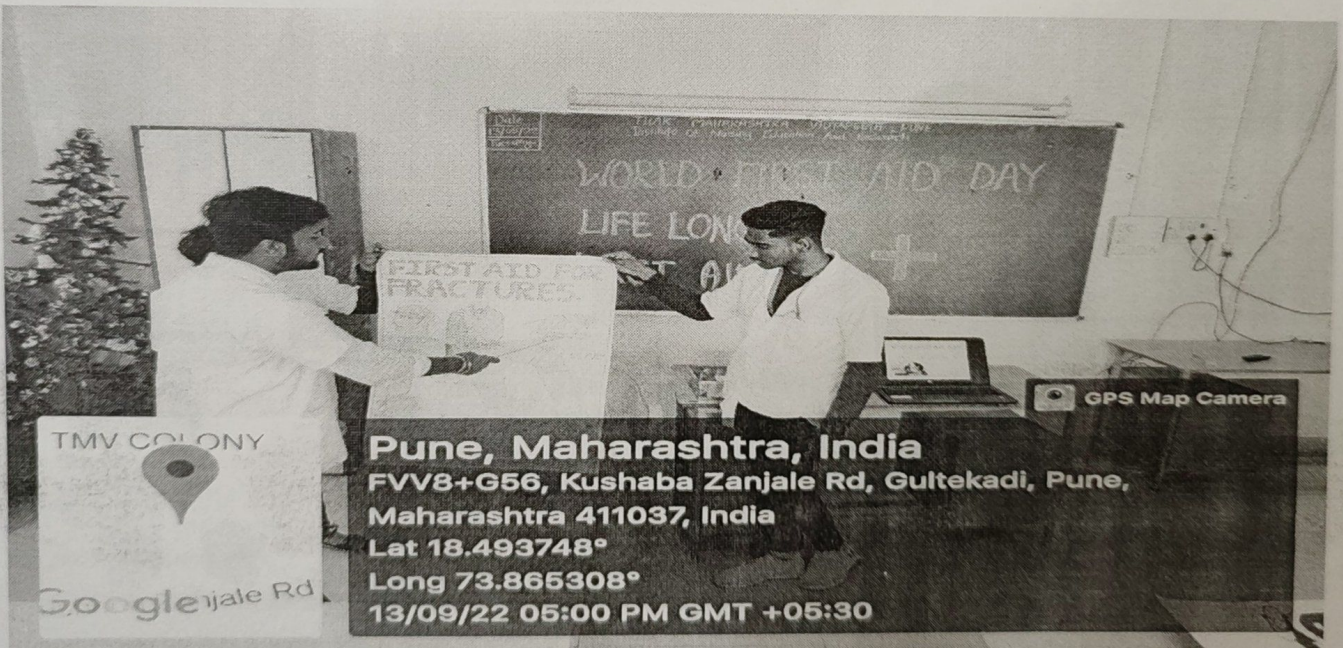

TMV COLONY
Google njale Rd

Pune, Maharashtra, India
FVV8+G56, Kushaba Zanjale Rd, Gultekadi, Pune,
Maharashtra 411037, India
Lat 18.493748°
Long 73.865308°
13/09/22 05:00 PM GMT +05:30

GPS Map Camera