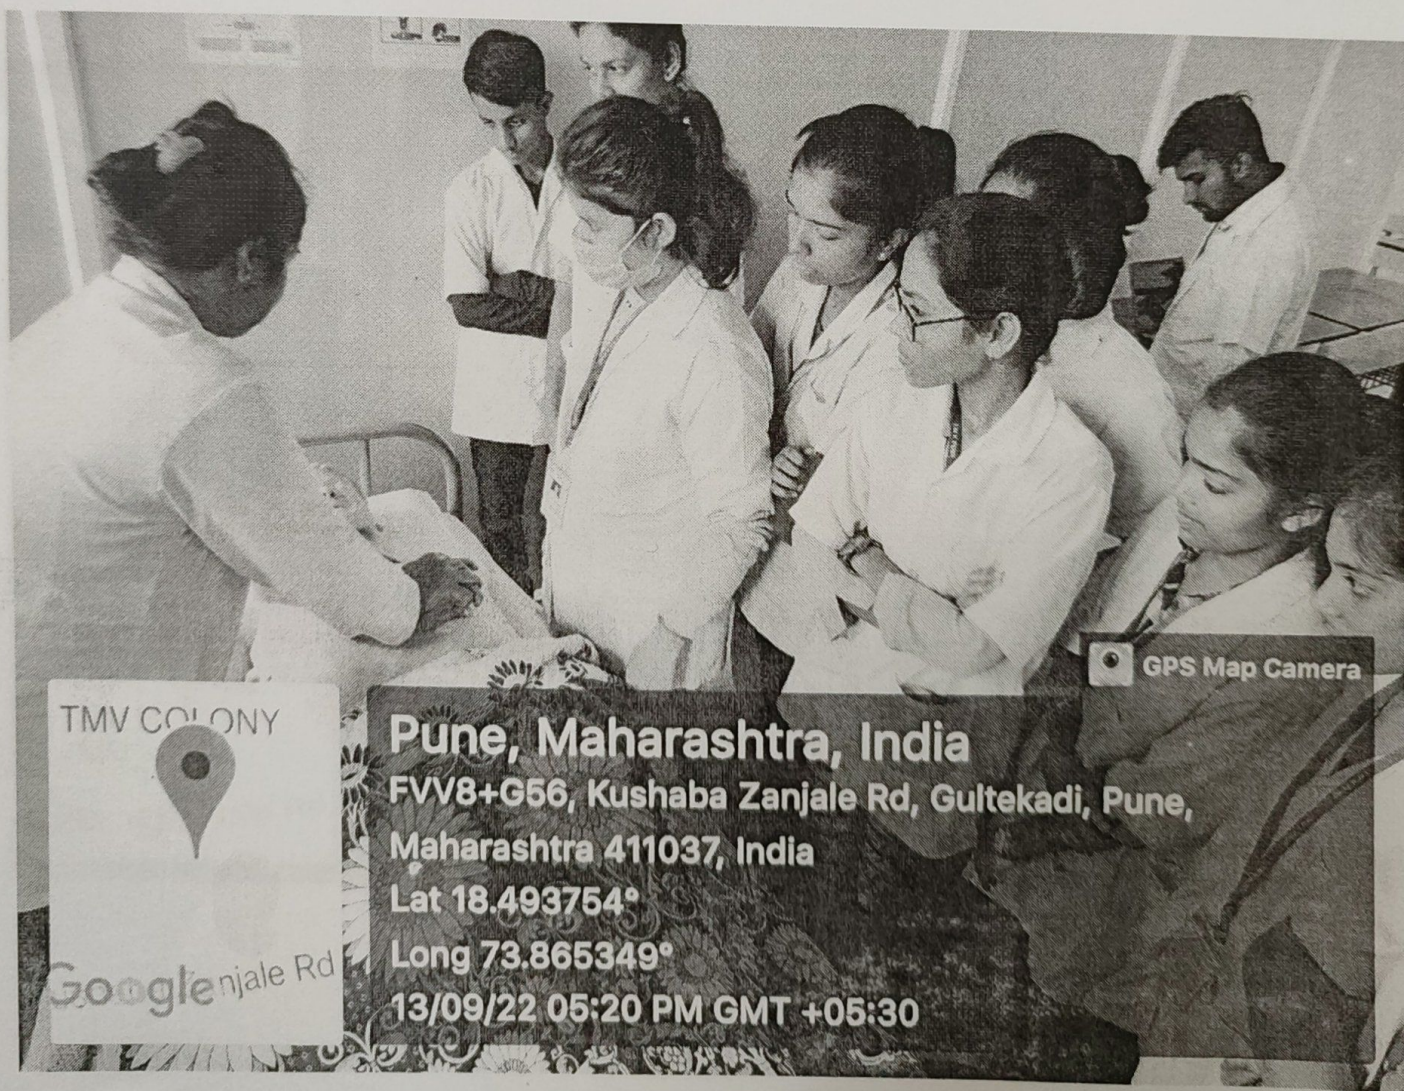

TMV COLONY

Google njale Rd

Pune, Maharashtra, India
FVV8+G56, Kushaba Zanjale Rd, Gultekadi, Pune,
Maharashtra 411037, India
Lat 18.493754°
Long 73.865349°
13/09/22 05:20 PM GMT +05:30

GPS Map Camera